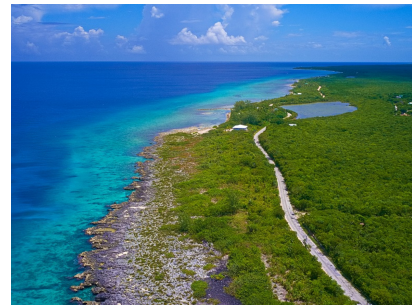

BÔVELL

FOR SALE

USD$209,000

Current

Little Cayman Large Waterfront Lot

New Listing! A Full . 8 Acre Parcel Located on the Northwest Coast Very Close in to "Town" Area of Little Cayman.

Location: Little Cayman
MLS: 414991