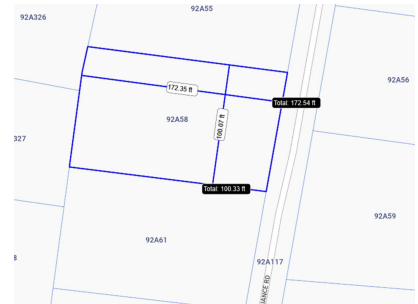

BÔVELL

FOR SALE

KYD$47,000

Current

Point of Sand Large Lot

Level Lot in Remote and Exclusive Point of Sand Area, With One of the Most Spectacular Beaches in the World! Large Lot at .39acre.

Location: Little Cayman

MLS: 417592