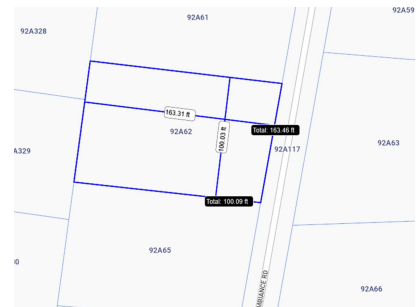

BÔVELL

FOR SALE

KYD$45,000

Current

Point of Sand Large Lot

Level Lot in Remote and Exclusive Point of Sand Area, With One of the Most Spectacular Beaches in the World! Large Lot at .37acre.

Location: Little Cayman

MLS: 417593