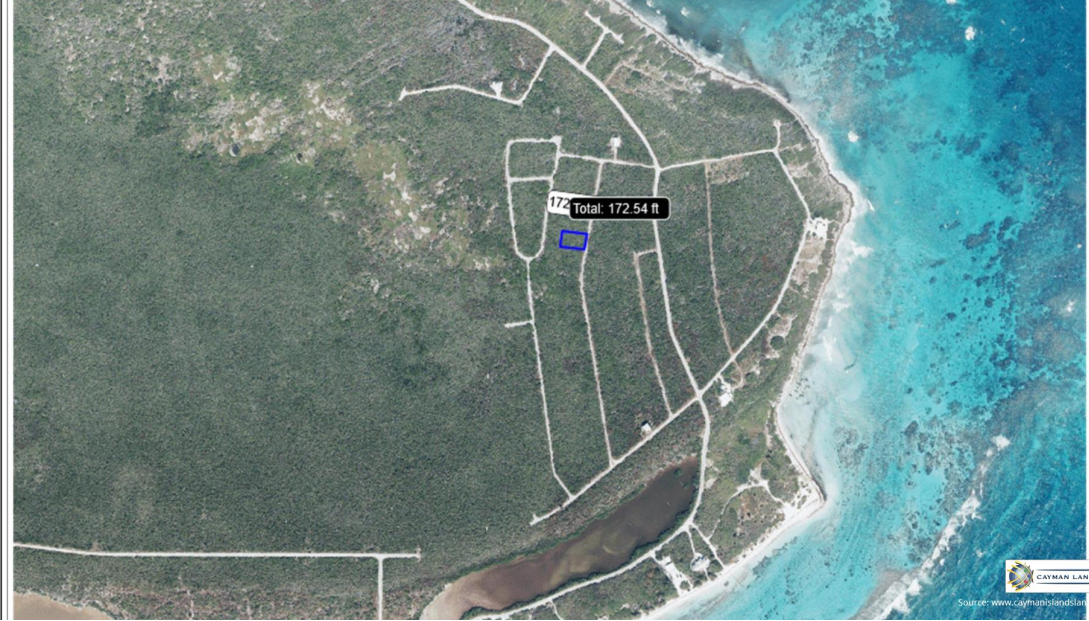

BÔVELL

FOR SALE

KYD$45,000

Current

Point of Sand Large Lot

Level Lot in Remote and Exclusive Point of Sand Area, With One of the Most Spectacular Beaches in the World! Large Lot at .37acre.

Location: Little Cayman

MLS: 417593