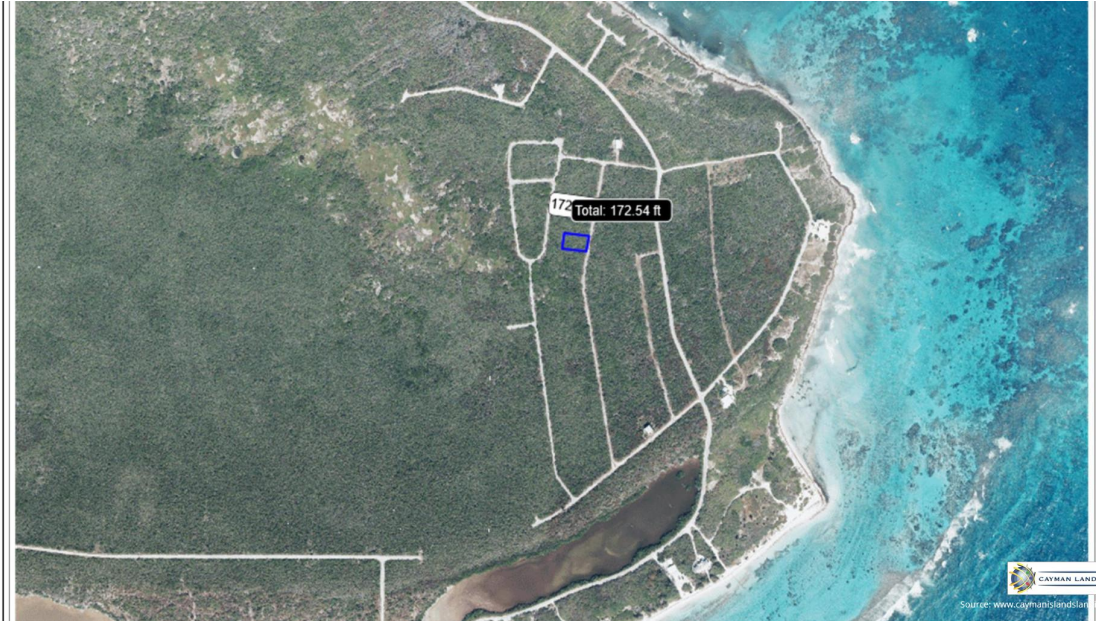

BÔVELL

FOR SALE

KYD$45,000

Current

Point of Sand Large Lot

Level Lot in Remote and Exclusive Point of Sand Area, With One of the Most Spectacular Beaches in the World! Large Lot at .37acre.

Location: Little Cayman

MLS: 417593