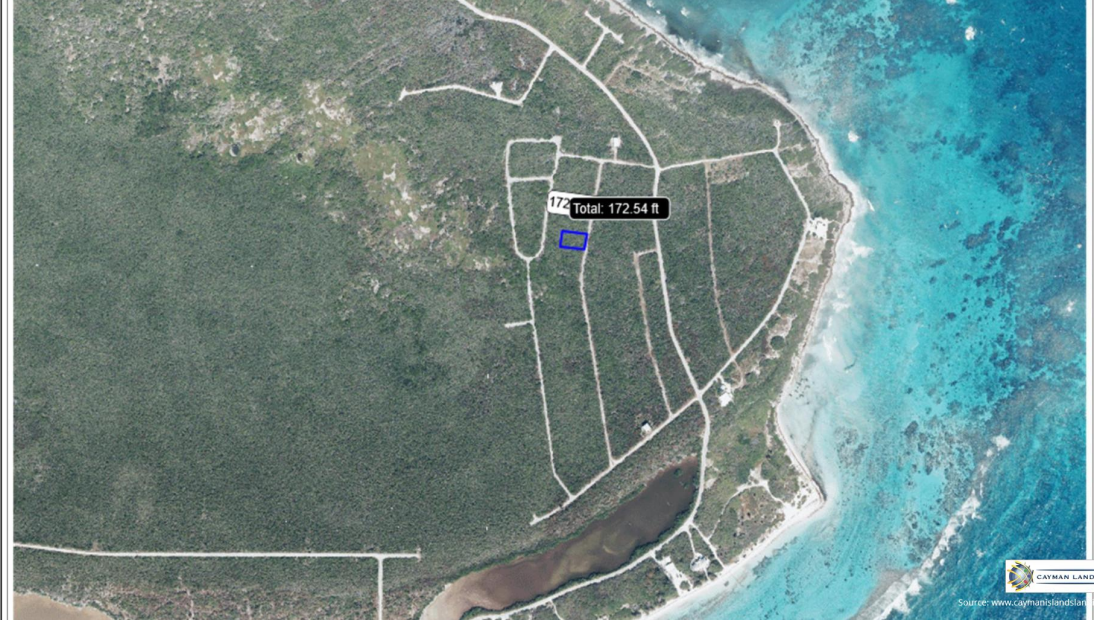

BÔVELL

FOR SALE

KYD$45,000

Current

Point of Sand Large Lot

Level Lot in Remote and Exclusive Point of Sand Area, With One of the Most Spectacular Beaches in the World! Large Lot at .37acre.

Location: Little Cayman

MLS: 417593