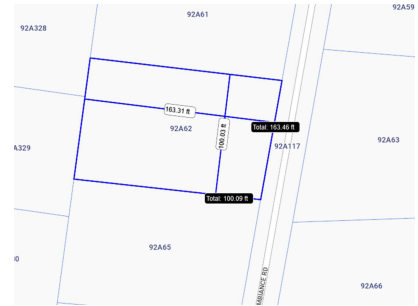

BÔVELL

FOR SALE

KYD$45,000

Current

Point of Sand Large Lot

Level Lot in Remote and Exclusive Point of Sand Area, With One of the Most Spectacular Beaches in the World! Large Lot at .37acre.

Location: Little Cayman

MLS: 417593