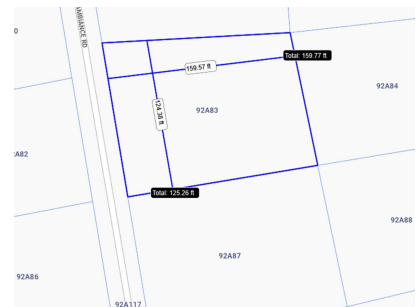

BÔVELL

FOR SALE

KYD$53,000

Current

Point of Sand Large Lot

Level Lot in Remote and Exclusive Point of Sand Area, With One of the Most Spectacular Beaches in the World! Large Lot at .44acre.

Location: Little Cayman

MLS: 417594