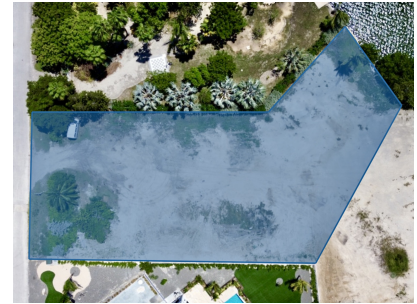

BÔVELL

FOR SALE

USD$995,000

Current

Half-Acre Canal Front Estate Lot - The Shores

Welcome to The Shores, an exclusive waterfront gated community in West Bay. This premium half-acre lot, spanning 23,270 square feet, presents endless opportunities for creating a magnificent home that will captivate the sense of island living at its finest! Some of the immediate standout features of The Shores community are the larger lot sizes, well maintained roads and wide canals that heighten your sense of privacy and maximize your lines of sight.

Location: West Bay
MLS: 417896