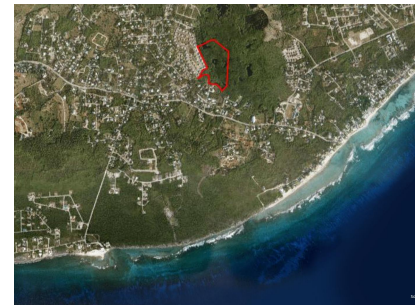

BÔVELL

FOR SALE

KYD$246,777

Current

Pristine Lower Valley Lots - #11

One of the prime lots on the picturesque side of the development, overlooking an immaculate landscaped area and two large ponds that are planned. This is a well located, small development site of only 12 lots in a pristine area of Lower Valley.

Location: Savannah / Lower Valley

MLS: 417967