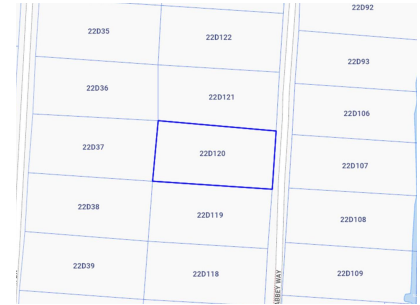

BÔVELL

FOR SALE

KYD$251,000

Current

Red Bay Estates and Abbey Way 0.48 residential lot

Centrally located residential lot in Red Bay offering 0.48 acres.

Location: Prospect

MLS: 418162