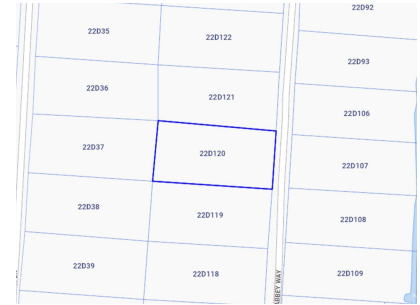

## Red Bay Estates and Abbey Way 0.48 residential lot

Centrally located residential lot in Red Bay offering 0.48 acres.

Location: Prospect

MLS: 418162

Contact James  
james.bovell@bovell.ky  
+1 (345) 945 4000

# Red Bay Estates and Abbey Way 0.48 residential lot

## ADDITIONAL INFORMATION

Title

Red Bay Estates and Abbey Way 0.48 residential lot