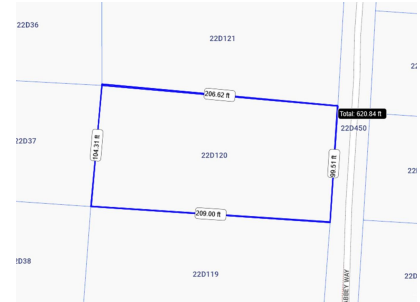

## Red Bay Estates and Abbey Way 0.48 residential lot

Centrally located residential lot in Red Bay offering 0.48 acres.

Location: Prospect

MLS: 418162

Contact James  
james.bovell@bovell.ky  
+1 (345) 945 4000

# Red Bay Estates and Abbey Way 0.48 residential lot

## ADDITIONAL INFORMATION

Title

Red Bay Estates and Abbey Way 0.48 residential lot