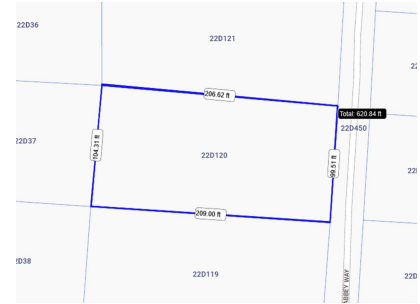

BÔVELL

FOR SALE

KYD$251,000

Current

Red Bay Estates and Abbey Way 0.48 residential lot

Centrally located residential lot in Red Bay offering 0.48 acres.

Location: Prospect

MLS: 418162