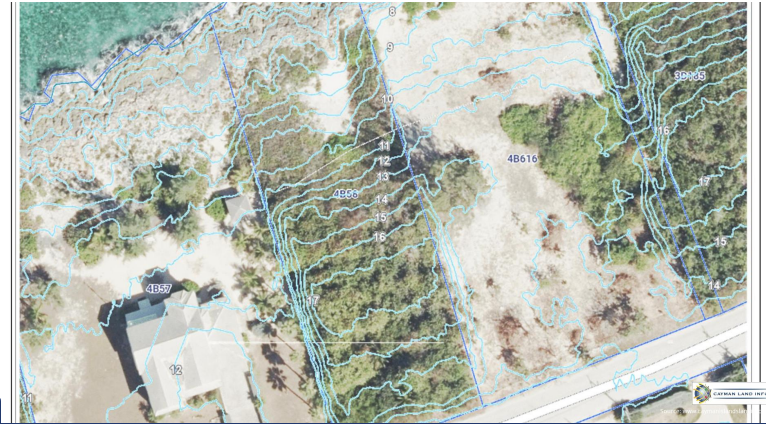

BÔVELL

FOR SALE

KYD$1,599,000

Current

Oceanfront Beach Resort Residential .7 Acre

BÔVELL

2024 © RE/MAX Cayman Islands. All rights reserved. Proud member of CIREBA.

RE/MAX
CAYMAN ISLANDS

The information contained herein has been furnished by the owner(s) and/or their nominee and represented by them to be accurate. RE/MAX Cayman Islands, its agents and employees disclaim any liability or responsibility for any inaccuracies, errors, or omissions in the represented information. All the information contained herein is subject to errors, omissions, price changes, prior sale, or withdrawal, without notice and is at all times subject to verification by the purchaser(s).